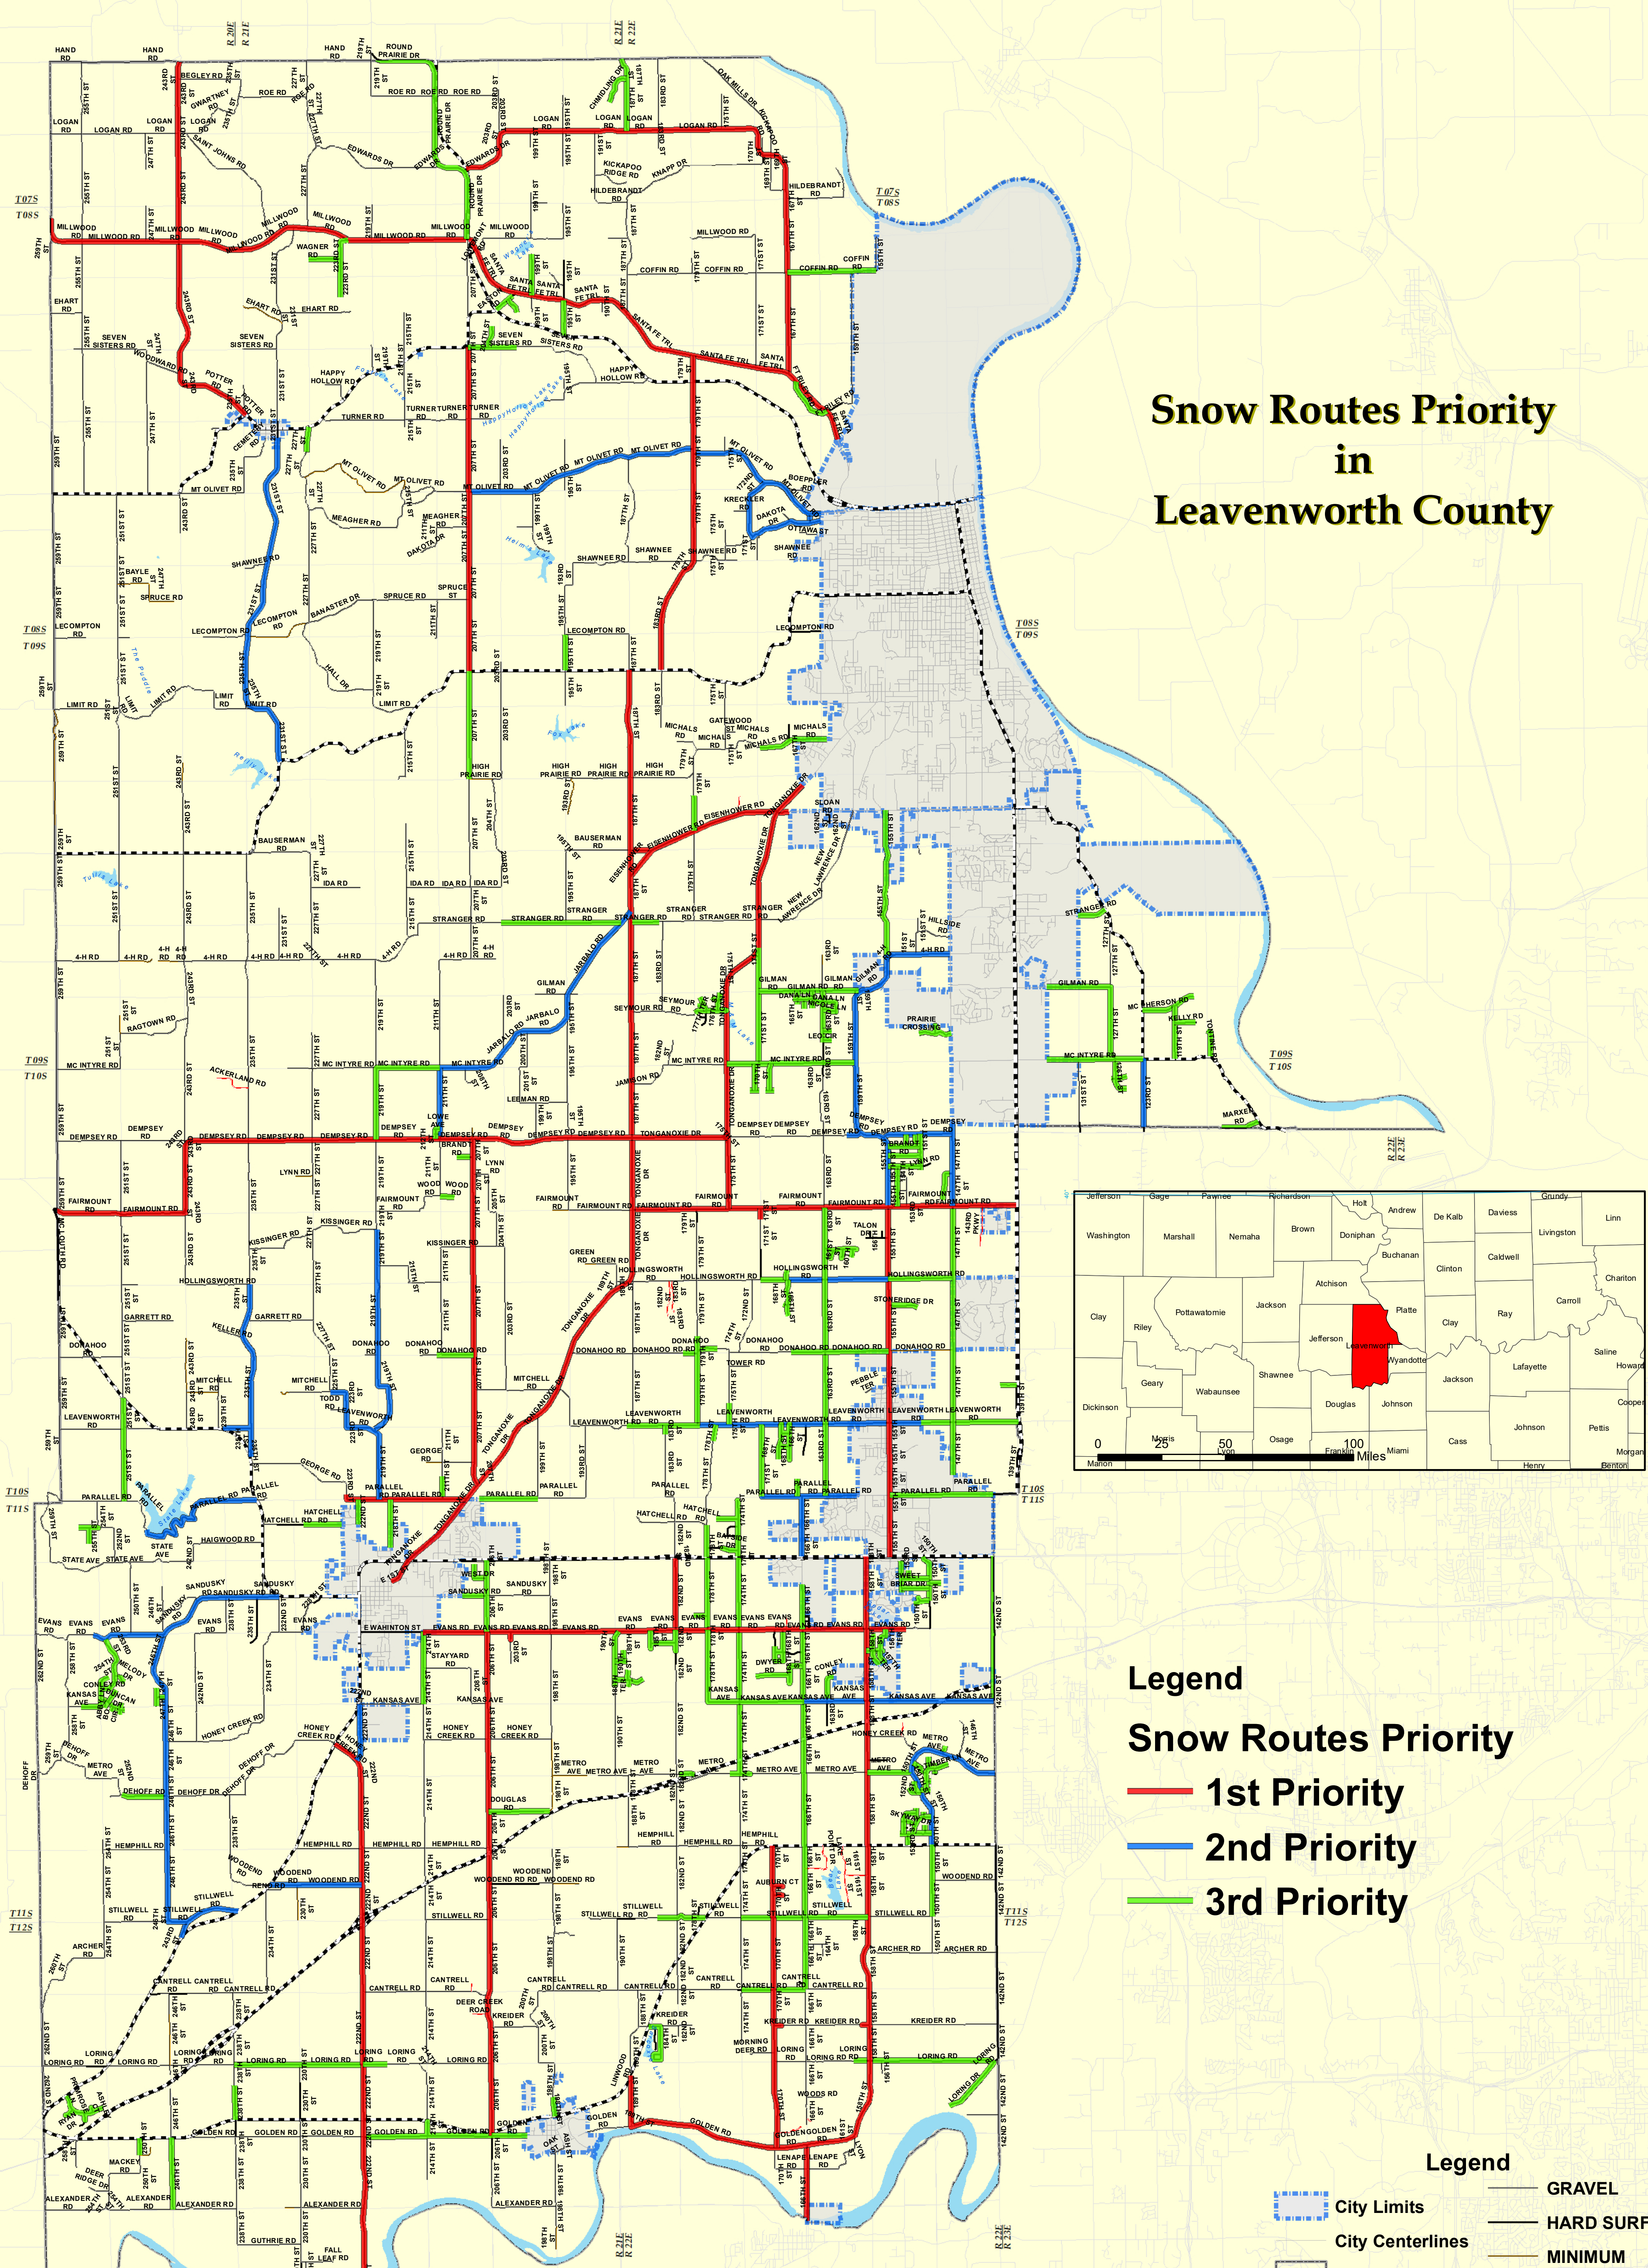

LEAVENWORTH COUNTY KANSAS 2025

Snow Routes Priority in Leavenworth County

Legend

Snow Routes Priority

- 1st Priority
- 2nd Priority
- 3rd Priority

Legend

- City Limits
- City Centerlines
- County Boundary
- Sections
- GRAVEL
- HARD SURFACE
- MINIMUM
- PRIVATE
- State Maintained

Projection: NAD 1983 State Plane Kansas 1501 (US Feet)
 Disclaimer: Map is projected in real-world coordinates.
 However, it is not intended for legal purposes.
 Measurement accuracy is not guaranteed.